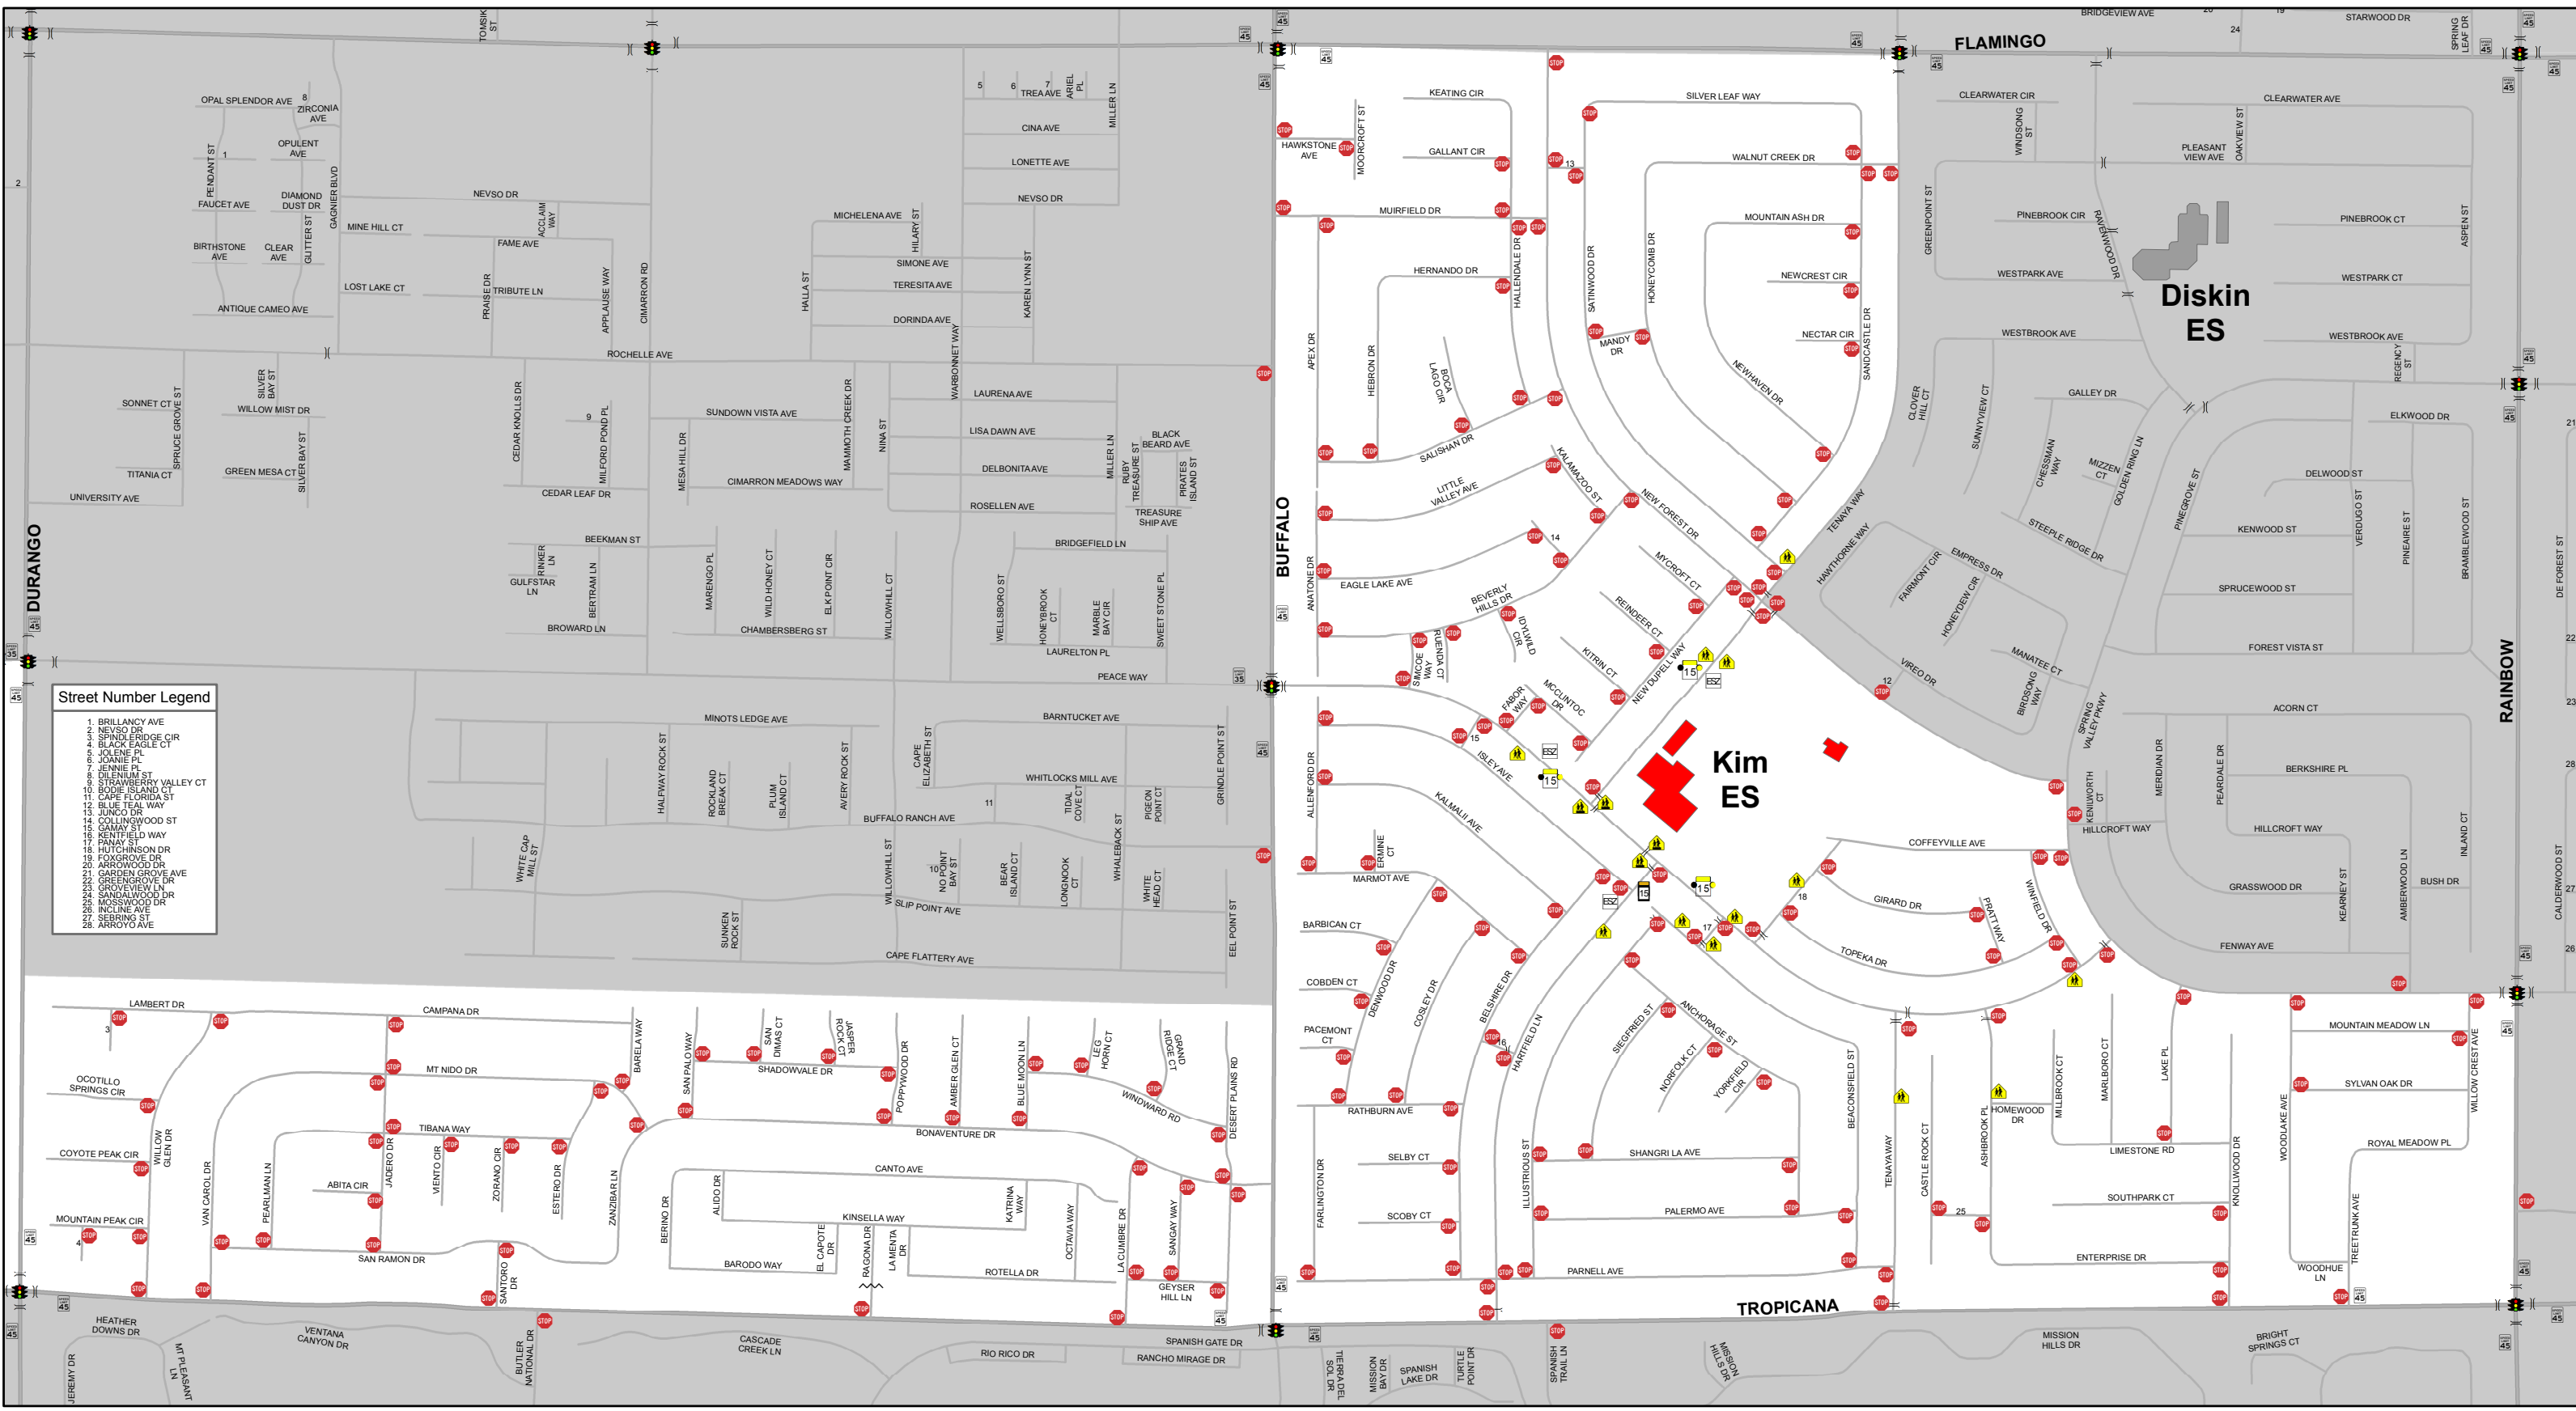

DISCLAIMER:

This map is provided to assist parents/guardians and students in the selection of a walking/bicycling route to and from school. The location of traffic control devices and roadway conditions will change, so parents/guardians must continually review the route with their child/children. This information is provided for information purposes only. Nothing herein is warranted by Clark County, and no liability is assumed by Clark County or the Clark County School District for the information provided, including but not limited to the accuracy of the data shown herein. Speed limits are 25 mph unless otherwise noted.

For more information see http://www.clarkcountynv.gov/depts/public_works/Pages/default.aspx

Bell Times
9:00 AM - 3:21 PM

Legend

-  Clark County
-  Boulder City
-  City of Henderson
-  City of Las Vegas
-  City of Mesquite
-  City of North Las Vegas

2014-2015

Frank Kim Elementary School

Street Number Legend

1. BRILLIANCE AVE
2. NEVSO DR
3. SPINDLERIDGE CIR
4. BLACK EAGLE CT
5. JOLENE PL
6. JOANIE PL
7. JENNIE PL
8. DILENIUM ST
9. STRAWBERRY VALLEY CT
10. BOJIE ISLAND CT
11. CAPE FLORIDA ST
12. BLUE TEAL WAY
13. COLLINGWOOD ST
14. JUNCO DR
15. GAMAY ST
16. KENTFIELD WAY
17. PANAY ST
18. HUTCHINSON DR
19. FOXGROVE DR
20. ARROWOOD DR
21. GARDEN GROVE AVE
22. GREENGROVE DR
23. GARDENVIEW LN
24. SANDALWOOD DR
25. MOSSWOOD DR
26. INCLINE AVE
27. BRIDGING ST
28. AKROYO AVE